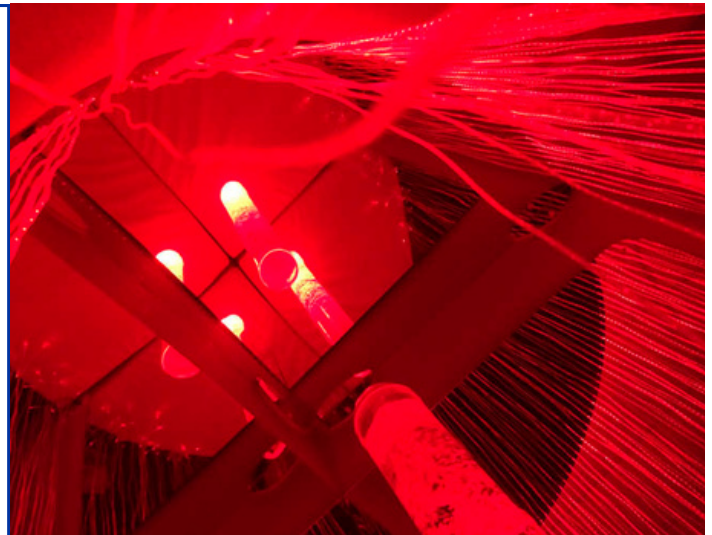

Sensory Corner Bundle

The Sensory Corner Bundle provides a wide variety of sensory experiences in just one corner of a room. Purchase a complete bundle with bubble tube, mirrors, projector, soothing sounds and fiber optics to create your very own corner sensory room in whatever location you need!

The bundle includes our superactive LED bubble tube with a wireless control, allowing an individual to control the color and bubbles in the tube from a distance of up to 90ft. A soft padded platform allows the user to sit close to the tube and feel its vibrations while mirrors give the effect of multiple tubes.

Dimensions:

- Bubble tube: 60"
- Mirrors: 48" H x 36" W
- Bubble tube platform: 16" H x 36" W x 36" L
- Bubble tube bracket: Fits any 6" diameter tube

Sensory Cocoons

The bubble tube is the anchor point for many sensory rooms, and by combining a bubble tube, platform, and mirrors with our new Corner Sensory Shower, we have created a one-of-a-kind sensory experience. Think of it like surround-sound for your eyes.

Climb through the curtain of light onto the platform and snuggle up to the bubble tube. Watch the bubbles slowly rise through the water, feel the vibration, and get your internal "motor" to that just-right place. Glance upward into the acrylic mirror on the ceiling and see fiber optic strands continue 'into' the ceiling and watch the bubbles seem to come at you! Truly an amazing effect!