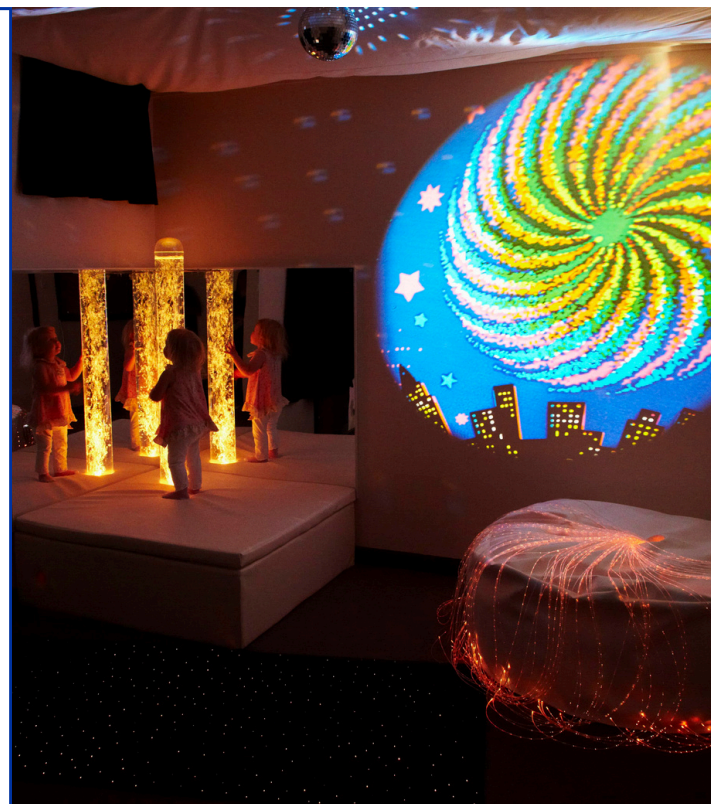

Model # - GENSRCSR

What's Included?

- 1 x Calming LED Bubble Tube -60"
- 1 x Fiber Optic Softie
- 1 x Fiber Optic Star Carpet including Calming LED Lightsource
- 1 x Projector Bundle including Aurora LED Projector, Wheel Rotator and 3 Effects Wheels (Under the Sea, Firework Bonanza and a blank wheel)
- 1 x Square Bubble Tube Platform in white. Large size 48" W x 48" L x 16" H
- 1 x Bubble Tube Acrylic Mirror Pair - 48"
- 1 x Bubble Tube Bracket
- 1 x BCB - Bubble tube additive (to help prevent bacteria and algae growth)
- 1 x Bubble Tube Emptying Kit and Foot pump (to facilitate water changes)
- 1 x Mirror Ball Bundle, including a 8" mirror ball and a pin spot
- 1 x Basic Sound System
- 5 x Calming Sounds CDs
- 1 x Installation instructions